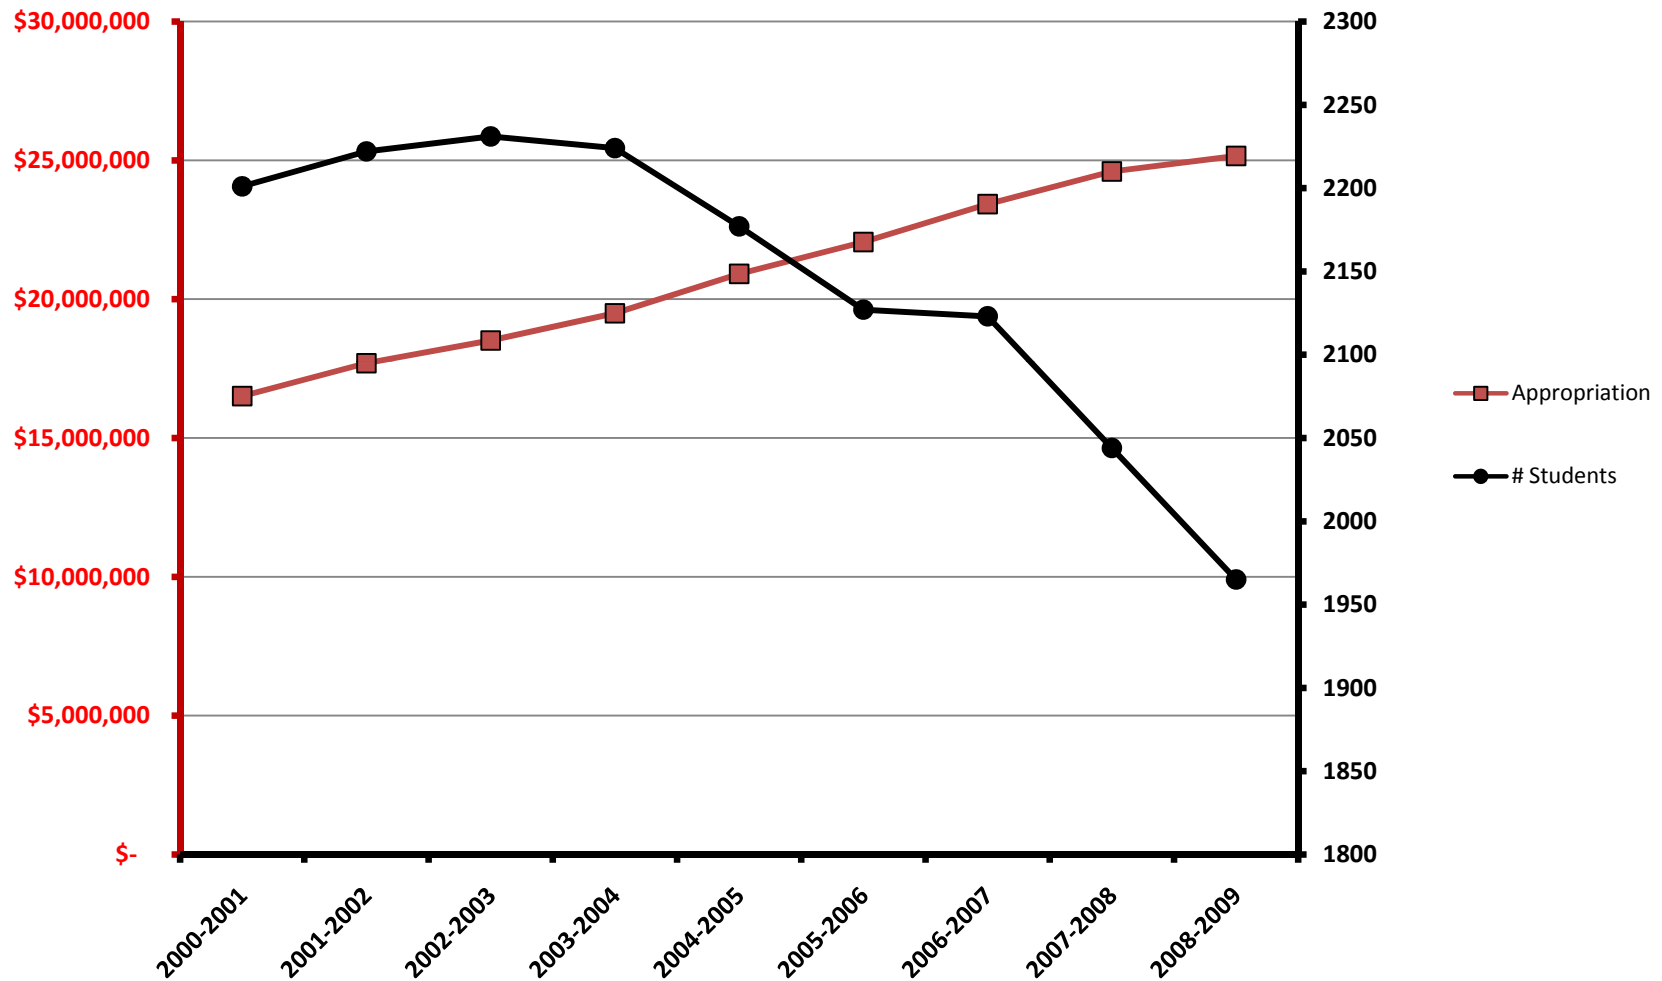

School Budget Appropriation vs Student Enrollment

Data Sources: 1) Certified FTM Dockets 2) www.ride.ri.gov 3) 8 Jan 2009 Supt statement re current enrollment